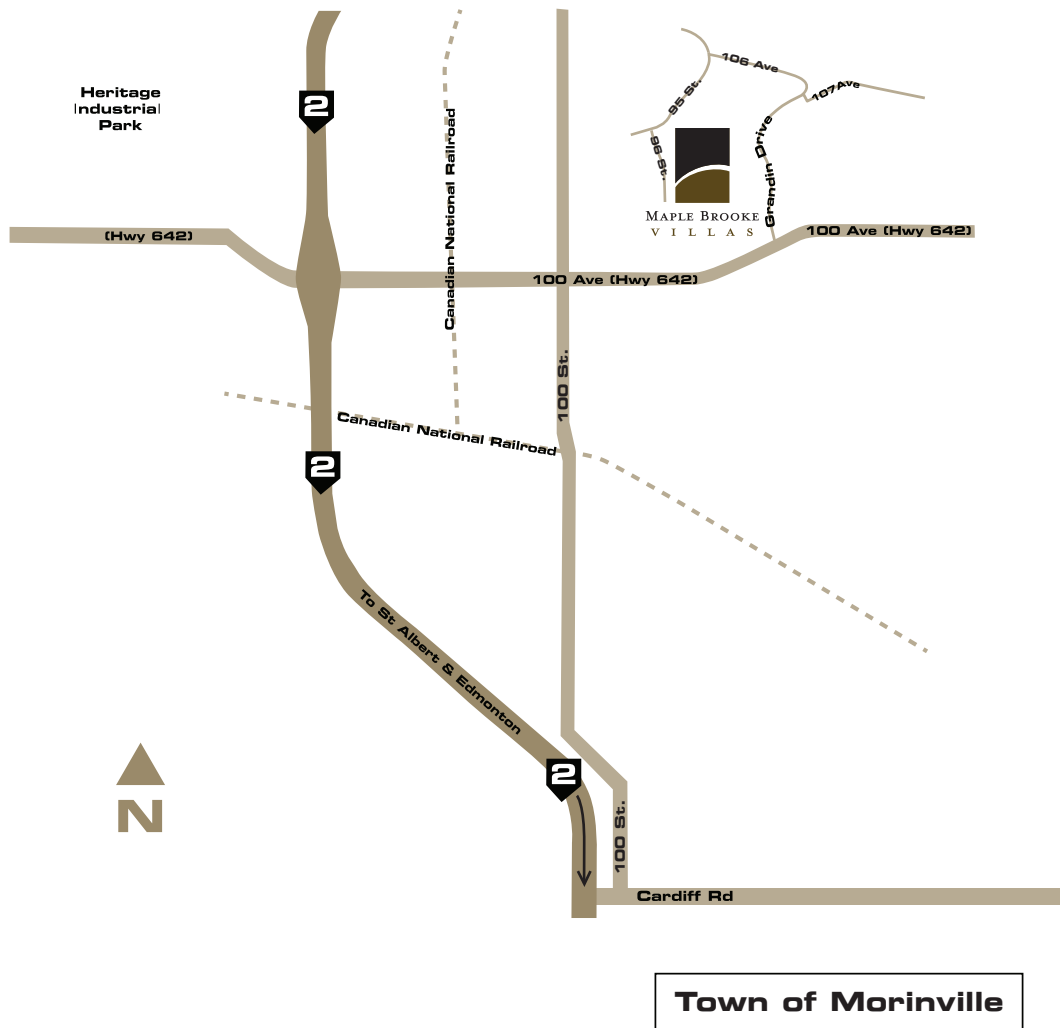

## HOW TO GET THERE

## THE LAKES COMMUNITY PLAN

Located just 15 minutes north of Edmonton on Highway 2, Morinville offers all the benefits of small-community living with close proximity to large city amenities. Visit us today.

## MAPLE BROOKE VILLAS COMMUNITY PLAN