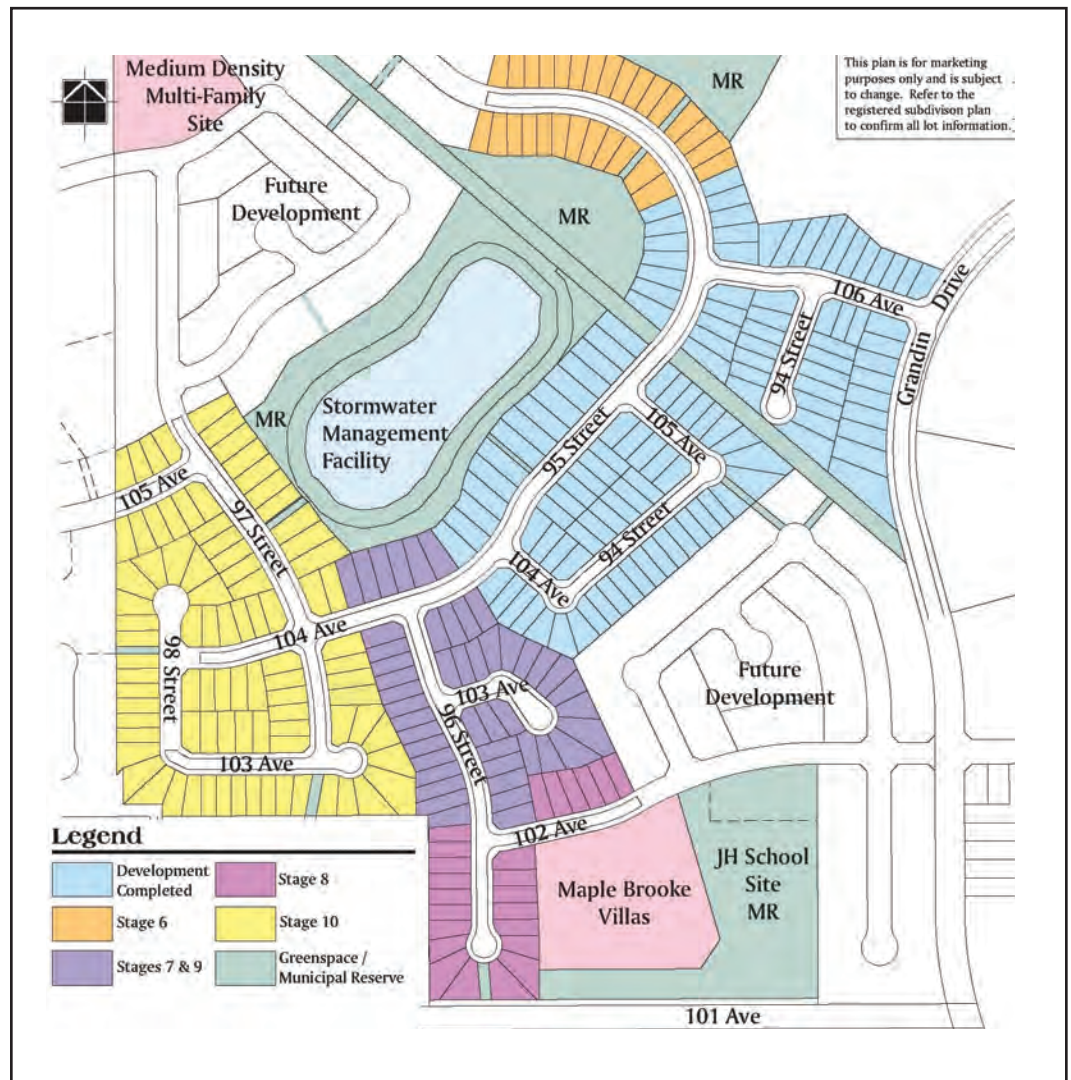

## HOW TO GET THERE

## THE LAKES COMMUNITY PLAN

Located just 15 minutes north of Edmonton on Highway 2, Morinville offers all the benefits of small-community living with close proximity to large city amenities. Visit us today.

## MAPLE BROOKE VILLAS COMMUNITY PLAN