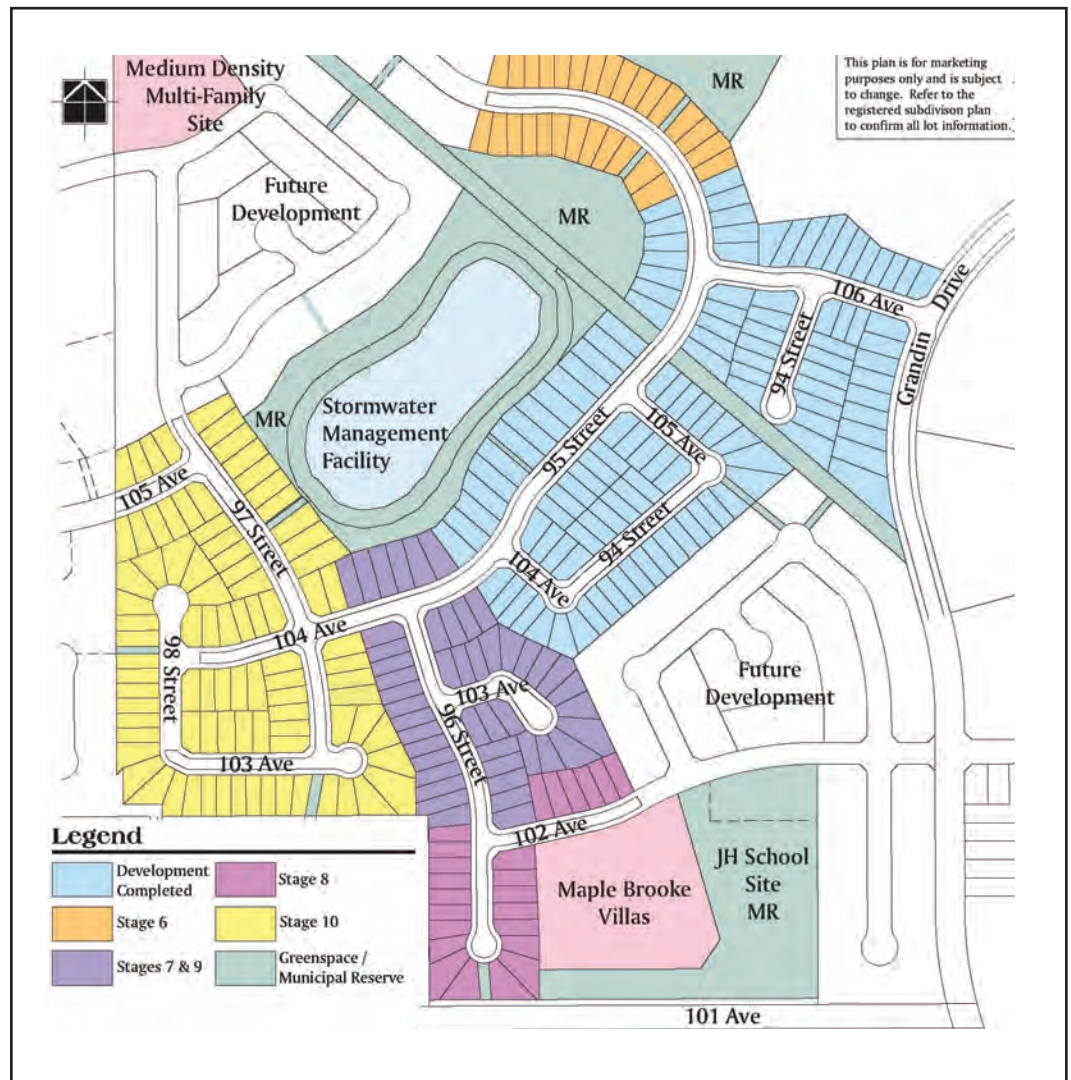

THE LAKES COMMUNITY PLAN

Located just 15 minutes north of Edmonton on Highway 2, Morinville offers all the benefits of small-community living with close proximity to large city amenities. Visit us today.

MAPLE BROOKE VILLAS COMMUNITY PLAN